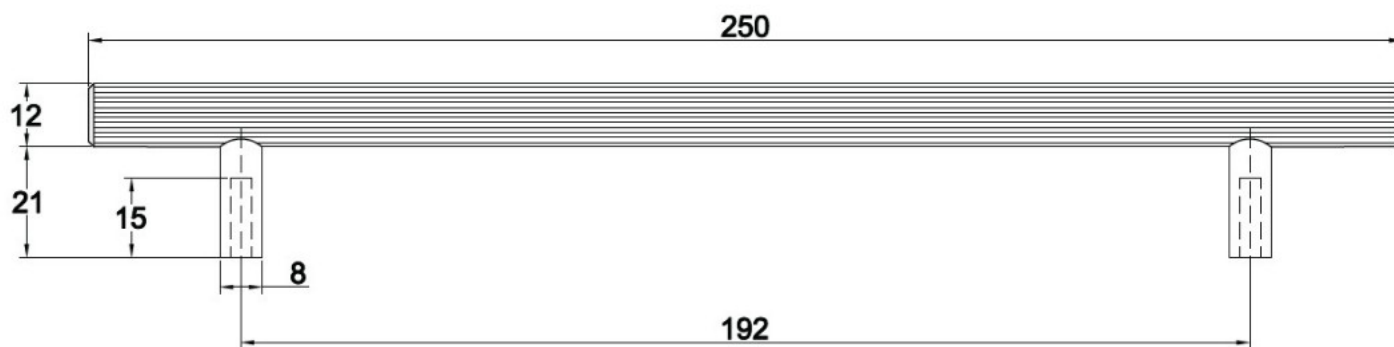

PRODUCT SHEET

Description:

Bar Handle "Justa", cc 192mm, $\varnothing$ 12x250mm,H:33mm, Satin Brass, Material, Incl. 2 pcs of M4x25mm. Screws

Item number:

17.01.233-8

Units	Box	Carton	HS Code	Barcode
Pcs.	10	100	8302420090	 5704866523066

SISO A/S

Mileparken 11
DK-2740 Skovlunde
Denmark
VAT: 24786013

Phone +45 45 830 900

www.siso.dk
siso@siso.dk

Danske Bank
Nytorv Branch
Copenhagen
SWIFT: DABADKKK

Account no.
4180 3112 112936
IBAN Account
DK7230003112112936